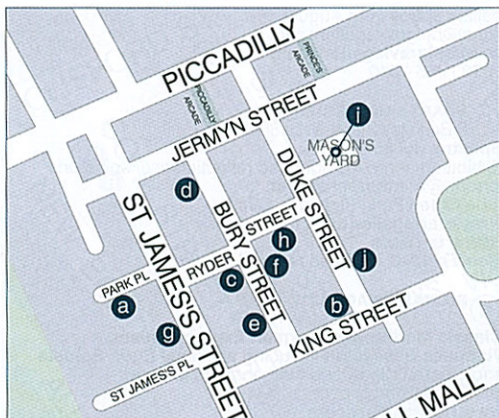

MAP 27 LONDON ST JAMES'S

**a AKTIS GALLERY**

10-11 Park Place, SW1A 1LP
Modern European Paintings and Drawings.
 Tue-Sat 10-2, 3-6
 info@aktis-gallery.co.uk
 www.aktis-gallery.co.uk
 t 020 7629 6531

b CHRISTIE'S

8 King Street, St James's, SW1Y 6QT
 t 020 7839 9060

c GROSVENOR GALLERY

21 Ryder Street, SW1Y 6PX
Modern Indian and 20th Century British Art.
 Mon-Fri 9.30-5.30, Sat 12-4
 art@grosvenorgallery.com
 www.grosvenorgallery.com
 t 020 7484 7979
 f 020 7484 7980

Flaminia Mantegazza
 'Verdi'
 12 Star Gallery
 (see listing on map 21)

e MARTYN GREGORY GALLERY

34 Bury Street, St James's, SW1Y 6AU
Early English Watercolours, British Paintings; also leading specialist in **China Trade Paintings** and pictures relating to the Far East.
 Mon-Fri 10-6
 mgregory@dircon.co.uk
 www.martyngregory.com
 t 020 7839 3731
 f 020 7930 0812

i WHITE CUBE

25-26 Mason's Yard, St James's SW1Y 6BU
 www.whitecube.com
 t 020 7930 5373

j WHITFORD FINE ART

6 Duke Street, St James's, SW1Y 6BN
Twentieth Century British and European.
 Paintings and Sculpture including Post War Abstraction, Pop Art, French Cubism and Modernism.
 Aboriginal Art.
 Mon-Fri 10-6
 info@whitfordfineart.com
 www.whitfordfineart.com
 t 020 7930 9332
 f 020 7930 5577